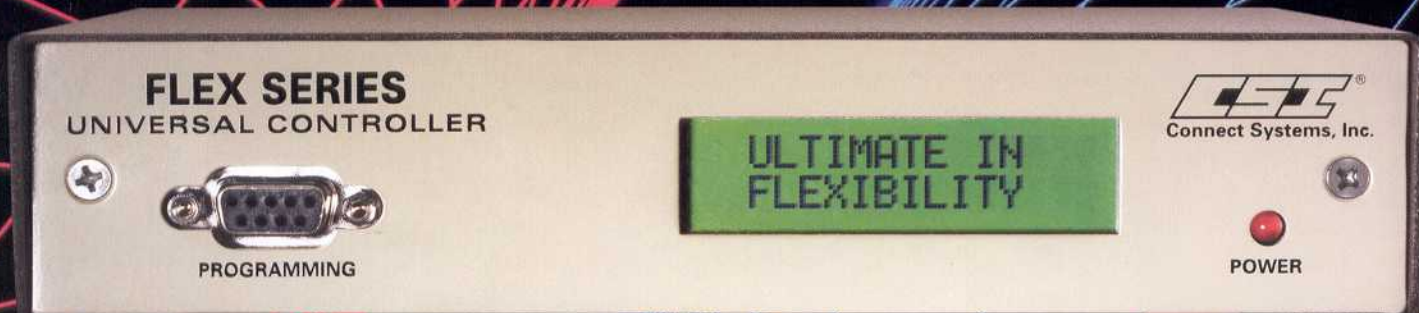

NETWORKING
NOW
AVAILABLE

Think inside the box.

The new FLEX SERIES Universal Controllers put you in command with the ability to download CSI applications from anywhere in the world. Any product, any time. For just one basic cost, a FLEX unit can become a simplex repeater, an LTR controller, a multimode interconnect, or any one of CSI's full spectrum of versatile controllers. With over twenty years experience developing extraordinary software, CSI is the company to trust for all your communications needs. Call today and let us put you in control.

FLEX SERIES Universal Controllers

Telephone Interface
RS232 Interface
Speech Storage
RS485 Interface
Repeater Controller
Dual DTMF Decoders

JTAG Interface
Dual DTMF Encoders
Digitized Voice
Voice Delay
EEPROM Memory
Flash Memory